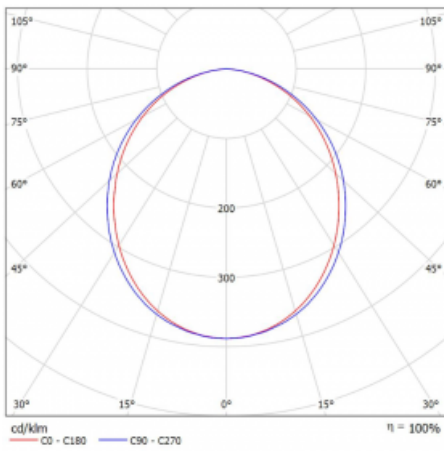

Type of installation	Surface
Light distribution	Direct
Luminaire shape	Corner
Colour of the luminaires	Black
Material	Aluminium
Lifetime	L90/B50 50 000 hours
Warranty	5 years
Description of luminaires	Luminaire surface
Dimensions	593 mm × 593 mm × 60 mm
Weight	2.38 kg
Light source	LED MODUL
Type of optical system	Opal diffuser
Luminous flux*	1990 lm
Colour Temperature	4000 K cool white
Luminous efficacy	90 lm/W
MacAdam Light source	2
Colour rendering index	80
UGR max. X=4H Y=8H, $\rho=70,50,20$	26.4

Technical drawing

Luminaire power input* 22 W

Connection of the luminaires ON/OFF

Electrical voltage 220-240V

Frequency 50/60Hz

⊕ CE IP 20

*±10 %

Curve