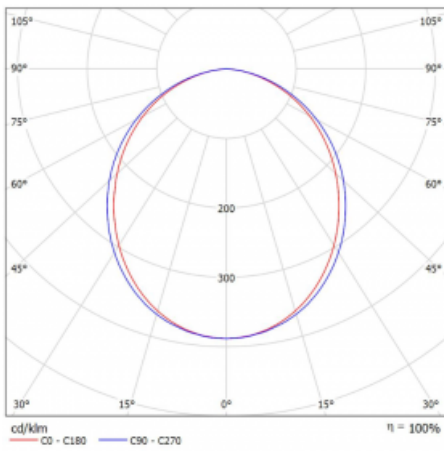

Type of installation	Surface
Light distribution	Direct
Luminaire shape	Corner
Colour of the luminaires	White
Material	Aluminium
Lifetime	L90/B50 50 000 hours
Warranty	5 years
Description of luminaires	Luminaire surface
Dimensions	593 mm × 593 mm × 60 mm
Weight	2.2 kg
Light source	LED MODUL
Type of optical system	Opal diffuser
Luminous flux*	1450 lm
Colour Temperature	4000 K cool white
Luminous efficacy	94 lm/W
MacAdam Light source	2
Colour rendering index	80
UGR max. X=4H Y=8H, $\rho=70,50,20$	25.3

## Technical drawing

Luminaire power input\* 15.5 W

Connection of the luminaires ON/OFF

Electrical voltage 220-240V

Frequency 50/60Hz

⊕ CE IP 20

\*±10 %

## Curve