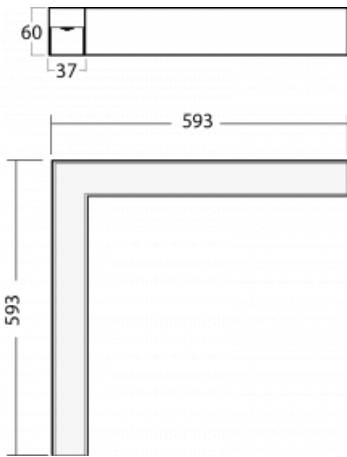

Technical drawing