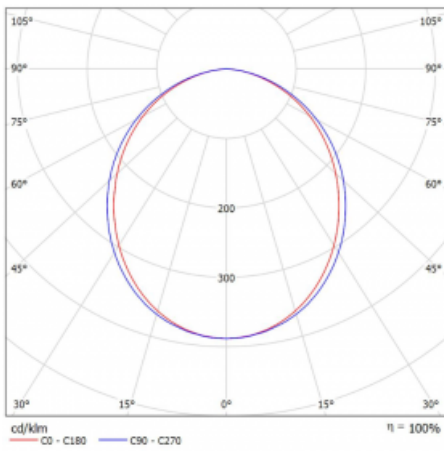

Type of installation	Surface
Light distribution	Direct
Luminaire shape	Corner
Colour of the luminaires	Silver
Material	Aluminium
Lifetime	L90/B50 50 000 hours
Warranty	5 years
Description of luminaires	Luminaire surface
Dimensions	593 mm × 593 mm × 60 mm
Weight	2.2 kg
Light source	LED MODUL
Type of optical system	Opal diffuser
Luminous flux*	1380 lm
Colour Temperature	3000 K warm white
Luminous efficacy	89 lm/W
MacAdam Light source	2
Colour rendering index	80

Technical drawing

Luminaire power input* 15.5 W

Connection of the luminaires ON/OFF

Electrical voltage 220-240V

Frequency 50/60Hz

⊕ CE IP 20

*±10 %

Curve