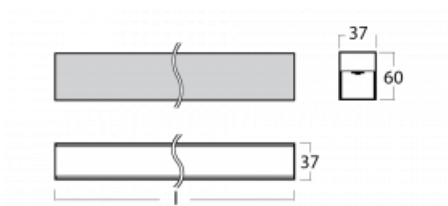

Luminaire

Lina35-S

35S-200K-80GGD/840, W

The linear system luminaires of the Lina35-S family provide one of the thinnest profiles in our product range. The luminaires with direct distribution of light are available in the pendant, surface, and recessed versions for ceiling installations and can also be mounted on the wall. In any case, you can line the luminaires up in a row thus creating the ideal length to meet your needs. Thanks to the option to extend and retract the opal diffuser, you can find the ideal combination of lights for a specific interior according to your needs. Thanks to this variability, Lina35-S can be used in virtually any area, but especially in the social, public and commercial ones. Luminaires with an extended diffuser diffuse their light into a significantly larger area thus helping to soften the entire interior.

Technical drawing

Type of installation	Surface, Suspended
Light distribution	Direct
Luminaire shape	Linear
Colour of the luminaires	White
Material	Aluminium
Lifetime	L90/B50 50 000 hours
Warranty	60 months
Description of luminaires	Luminaire surface/suspended
Dimensions	4488 mm × 37 mm × 60 mm
Light source	LED MODUL
Type of optical system	Opal diffuser
Luminous flux	7970 lm ± 10 %
Colour Temperature	4000 K cool white
Luminous efficacy	90 lm/W
MacAdam Light source	2
Colour rendering index	80
UGR max. X=4H Y=8H, ρ=70,50,20	26.4