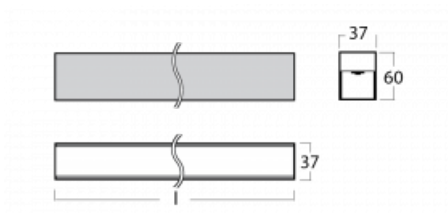

Luminaire

Lina35-S

35S-200K-80GGD/840, S

The linear system luminaires of the Lina35-S family provide one of the thinnest profiles in our product range. The luminaires with direct distribution of light are available in the pendant, surface, and recessed versions for ceiling installations and can also be mounted on the wall. In any case, you can line the luminaires up in a row thus creating the ideal length to meet your needs. Thanks to the option to extend and retract the opal diffuser, you can find the ideal combination of lights for a specific interior according to your needs. Thanks to this variability, Lina35-S can be used in virtually any area, but especially in the social, public and commercial ones. Luminaires with an extended diffuser diffuse their light into a significantly larger area thus helping to soften the entire interior.

Technical drawing

Type of installation	Surface, Suspended
Light distribution	Direct
Luminaire shape	Linear
Colour of the luminaires	Silver
Material	Aluminium
Lifetime	L90/B50 50 000 hours
Warranty	5 years
Description of luminaires	Luminaire surface/suspended
Dimensions	4488 mm × 37 mm × 60 mm
Light source	LED MODUL
Type of optical system	Opal diffuser
Luminous flux*	7970 lm
Colour Temperature	4000 K cool white
Luminous efficacy	90 lm/W
MacAdam Light source	2
Colour rendering index	80
UGR max. X=4H Y=8H, ρ=70,50,20	26.4