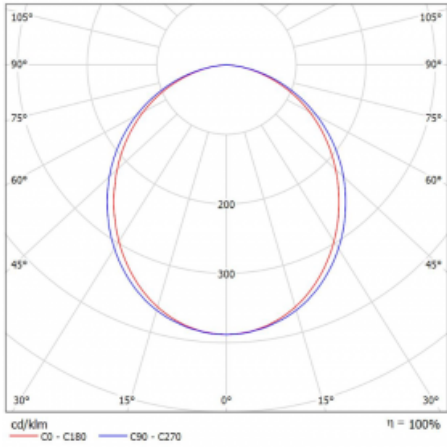

Luminaire

Lina35-S

35S-200K-80GGD/840, S

The linear system luminaires of the Lina35-S family provide one of the thinnest profiles in our product range. The luminaires with direct distribution of light are available in the pendant, surface, and recessed versions for ceiling installations and can also be mounted on the wall. In any case, you can line the luminaires up in a row thus creating the ideal length to meet your needs. Thanks to the option to extend and retract the opal diffuser, you can find the ideal combination of lights for a specific interior according to your needs. Thanks to this variability, Lina35-S can be used in virtually any area, but especially in the social, public and commercial ones. Luminaires with an extended diffuser diffuse their light into a significantly larger area thus helping to soften the entire interior.

Technical drawing

Type of installation	Surface, Suspended
Light distribution	Direct
Luminaire shape	Linear
Colour of the luminaires	Silver
Material	Aluminium
Lifetime	L90/B50 50 000 hours
Warranty	5 years
Description of luminaires	Luminaire surface/suspended
Dimensions	4488 mm × 37 mm × 60 mm
Light source	LED MODUL
Type of optical system	Opal diffuser
Luminous flux*	7970 lm
Colour Temperature	4000 K cool white
Luminous efficacy	90 lm/W
MacAdam Light source	2
Colour rendering index	80
UGR max. X=4H Y=8H, ρ=70,50,20	26.4

Curve

Luminaire power input* 88.2 W

Connection of the luminaires DALI

Electrical voltage 220-240V

Frequency 50/60Hz

⊕ CE IP 20

*±10 %

Downloads