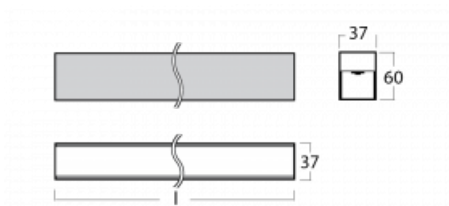

# Lina35-S

**35S-200K-80GEE/840, B**

The linear system luminaires of the Lina35-S family provide one of the thinnest profiles in our product range. The luminaires with direct distribution of light are available in the pendant, surface, and recessed versions for ceiling installations and can also be mounted on the wall. In any case, you can line the luminaires up in a row thus creating the ideal length to meet your needs. Thanks to the option to extend and retract the opal diffuser, you can find the ideal combination of lights for a specific interior according to your needs. Thanks to this variability, Lina35-S can be used in virtually any area, but especially in the social, public and commercial ones. Luminaires with an extended diffuser diffuse their light into a significantly larger area thus helping to soften the entire interior.

**Technical drawing**

Type of installation	Surface, Suspended
Light distribution	Direct
Luminaire shape	Linear
Colour of the luminaires	Black
Material	Aluminium
Lifetime	L90/B50 50 000 hours
Warranty	60 months
Description of luminaires	Luminaire surface/suspended
Dimensions	4488 mm × 37 mm × 60 mm
Weight	6.2 kg
Light source	LED MODUL
Type of optical system	Opal diffuser
Luminous flux	5820 lm ± 10 %
Colour Temperature	4000 K cool white
Luminous efficacy	94 lm/W
MacAdam Light source	2
Colour rendering index	80
UGR max. X=4H Y=8H, $\rho=70,50,20$	25.3