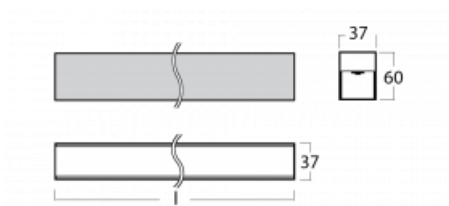

# Lina35-S

35S-200K-60GED/830, B

The linear system luminaires of the Lina35-S family provide one of the thinnest profiles in our product range. The luminaires with direct distribution of light are available in the pendant, surface, and recessed versions for ceiling installations and can also be mounted on the wall. In any case, you can line the luminaires up in a row thus creating the ideal length to meet your needs. Thanks to the option to extend and retract the opal diffuser, you can find the ideal combination of lights for a specific interior according to your needs. Thanks to this variability, Lina35-S can be used in virtually any area, but especially in the social, public and commercial ones. Luminaires with an extended diffuser diffuse their light into a significantly larger area thus helping to soften the entire interior.

## Technical drawing

Type of installation	Surface, Suspended
Light distribution	Direct
Luminaire shape	Linear
Colour of the luminaires	Black
Material	Aluminium
Lifetime	L90/B50 50 000 hours
Warranty	60 months
Description of luminaires	Luminaire surface/suspended
Dimensions	3366 mm × 37 mm × 60 mm
Weight	5.3 kg
Light source	LED MODUL
Type of optical system	Opal diffuser
Luminous flux	4140 lm ± 10 %
Colour Temperature	3000 K warm white
Luminous efficacy	89 lm/W
MacAdam Light source	2
Colour rendering index	80
UGR max. X=4H Y=8H, $\rho=70,50,20$	25.1