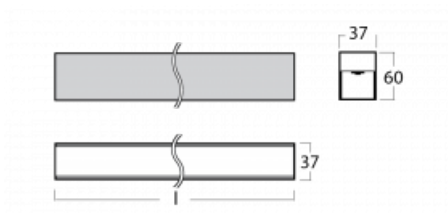

Luminaire

Lina35-S

35S-200K-50GGE/840, S

The linear system luminaires of the Lina35-S family provide one of the thinnest profiles in our product range. The luminaires with direct distribution of light are available in the pendant, surface, and recessed versions for ceiling installations and can also be mounted on the wall. In any case, you can line the luminaires up in a row thus creating the ideal length to meet your needs. Thanks to the option to extend and retract the opal diffuser, you can find the ideal combination of lights for a specific interior according to your needs. Thanks to this variability, Lina35-S can be used in virtually any area, but especially in the social, public and commercial ones. Luminaires with an extended diffuser diffuse their light into a significantly larger area thus helping to soften the entire interior.

Technical drawing

Type of installation	Surface, Suspended
Light distribution	Direct
Luminaire shape	Linear
Colour of the luminaires	Silver
Material	Aluminium
Lifetime	L90/B50 50 000 hours
Warranty	60 months
Description of luminaires	Luminaire surface/suspended
Dimensions	2805 mm × 37 mm × 60 mm
Weight	4.4 kg
Light source	LED MODUL
Type of optical system	Opal diffuser
Luminous flux	4980 lm ± 10 %
Colour Temperature	4000 K cool white
Luminous efficacy	90 lm/W
MacAdam Light source	2
Colour rendering index	80
UGR max. X=4H Y=8H, $\rho=70,50,20$	26.4