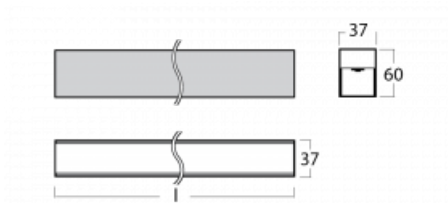

Luminaire

Lina35-S

35S-200K-50GGE/830, S

The linear system luminaires of the Lina35-S family provide one of the thinnest profiles in our product range. The luminaires with direct distribution of light are available in the pendant, surface, and recessed versions for ceiling installations and can also be mounted on the wall. In any case, you can line the luminaires up in a row thus creating the ideal length to meet your needs. Thanks to the option to extend and retract the opal diffuser, you can find the ideal combination of lights for a specific interior according to your needs. Thanks to this variability, Lina35-S can be used in virtually any area, but especially in the social, public and commercial ones. Luminaires with an extended diffuser diffuse their light into a significantly larger area thus helping to soften the entire interior.

Technical drawing

Type of installation	Surface, Suspended
Light distribution	Direct
Luminaire shape	Linear
Colour of the luminaires	Silver
Material	Aluminium
Lifetime	L90/B50 50 000 hours
Warranty	60 months
Description of luminaires	Luminaire surface/suspended
Dimensions	2805 mm × 37 mm × 60 mm
Light source	LED MODUL
Type of optical system	Opal diffuser
Luminous flux	4720 lm ± 10 %
Colour Temperature	3000 K warm white
Luminous efficacy	86 lm/W
MacAdam Light source	2
Colour rendering index	80
UGR max. X=4H Y=8H, ρ=70,50,20	26.2