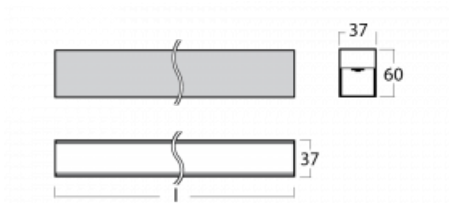

Luminaire

Lina35-S

35S-200K-50GGD/830, S

The linear system luminaires of the Lina35-S family provide one of the thinnest profiles in our product range. The luminaires with direct distribution of light are available in the pendant, surface, and recessed versions for ceiling installations and can also be mounted on the wall. In any case, you can line the luminaires up in a row thus creating the ideal length to meet your needs. Thanks to the option to extend and retract the opal diffuser, you can find the ideal combination of lights for a specific interior according to your needs. Thanks to this variability, Lina35-S can be used in virtually any area, but especially in the social, public and commercial ones. Luminaires with an extended diffuser diffuse their light into a significantly larger area thus helping to soften the entire interior.

Technical drawing

Type of installation	Surface, Suspended
Light distribution	Direct
Luminaire shape	Linear
Colour of the luminaires	Silver
Material	Aluminium
Lifetime	L90/B50 50 000 hours
Warranty	5 years
Description of luminaires	Luminaire surface/suspended
Dimensions	2805 mm × 37 mm × 60 mm
Weight	4.4 kg
Light source	LED MODUL
Type of optical system	Opal diffuser
Luminous flux*	4720 lm
Colour Temperature	3000 K warm white
Luminous efficacy	86 lm/W
MacAdam Light source	2
Colour rendering index	80
UGR max. X=4H Y=8H, $\rho=70,50,20$	26.2