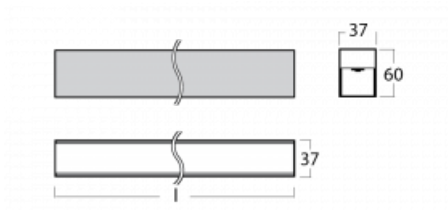

Luminaire

Lina35-S

35S-200K-40GGE/840, W

The linear system luminaires of the Lina35-S family provide one of the thinnest profiles in our product range. The luminaires with direct distribution of light are available in the pendant, surface, and recessed versions for ceiling installations and can also be mounted on the wall. In any case, you can line the luminaires up in a row thus creating the ideal length to meet your needs. Thanks to the option to extend and retract the opal diffuser, you can find the ideal combination of lights for a specific interior according to your needs. Thanks to this variability, Lina35-S can be used in virtually any area, but especially in the social, public and commercial ones. Luminaires with an extended diffuser diffuse their light into a significantly larger area thus helping to soften the entire interior.

Technical drawing

Type of installation	Surface, Suspended
Light distribution	Direct
Luminaire shape	Linear
Colour of the luminaires	White
Material	Aluminium
Lifetime	L90/B50 50 000 hours
Warranty	60 months
Description of luminaires	Luminaire surface/suspended
Dimensions	2244 mm × 37 mm × 60 mm
Weight	3.5 kg
Light source	LED MODUL
Type of optical system	Opal diffuser
Luminous flux	3980 lm ± 10 %
Colour Temperature	4000 K cool white
Luminous efficacy	87 lm/W
MacAdam Light source	2
Colour rendering index	80
UGR max. X=4H Y=8H, $\rho=70,50,20$	26.4