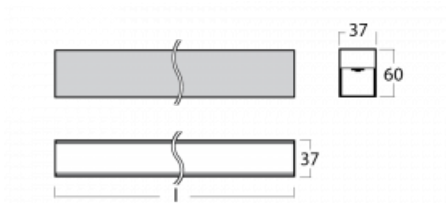

Luminaire

Lina35-S

35S-200K-30GGD/840, B

The linear system luminaires of the Lina35-S family provide one of the thinnest profiles in our product range. The luminaires with direct distribution of light are available in the pendant, surface, and recessed versions for ceiling installations and can also be mounted on the wall. In any case, you can line the luminaires up in a row thus creating the ideal length to meet your needs. Thanks to the option to extend and retract the opal diffuser, you can find the ideal combination of lights for a specific interior according to your needs. Thanks to this variability, Lina35-S can be used in virtually any area, but especially in the social, public and commercial ones. Luminaires with an extended diffuser diffuse their light into a significantly larger area thus helping to soften the entire interior.

Technical drawing

Type of installation	Surface, Suspended
Light distribution	Direct
Luminaire shape	Linear
Colour of the luminaires	Black
Material	Aluminium
Lifetime	L90/B50 50 000 hours
Warranty	5 years
Description of luminaires	Luminaire surface/suspended
Dimensions	1683 mm × 37 mm × 60 mm
Weight	2.5 kg
Light source	LED MODUL
Type of optical system	Opal diffuser
Luminous flux*	2990 lm
Colour Temperature	4000 K cool white
Luminous efficacy	90 lm/W
MacAdam Light source	2
Colour rendering index	80
UGR max. X=4H Y=8H, $\rho=70,50,20$	26.4