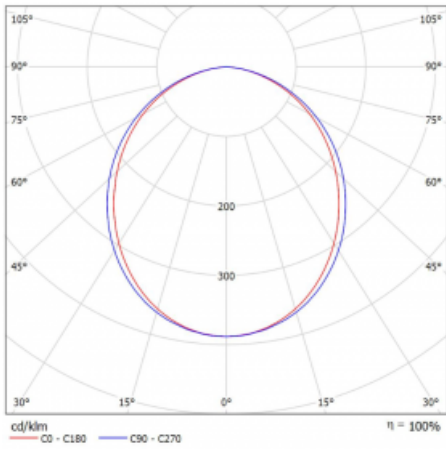

Luminaire

Lina35-S

35S-200K-30GGD/830, W

The linear system luminaires of the Lina35-S family provide one of the thinnest profiles in our product range. The luminaires with direct distribution of light are available in the pendant, surface, and recessed versions for ceiling installations and can also be mounted on the wall. In any case, you can line the luminaires up in a row thus creating the ideal length to meet your needs. Thanks to the option to extend and retract the opal diffuser, you can find the ideal combination of lights for a specific interior according to your needs. Thanks to this variability, Lina35-S can be used in virtually any area, but especially in the social, public and commercial ones. Luminaires with an extended diffuser diffuse their light into a significantly larger area thus helping to soften the entire interior.

Technical drawing

Type of installation	Surface, Suspended
Light distribution	Direct
Luminaire shape	Linear
Colour of the luminaires	White
Material	Aluminium
Lifetime	L90/B50 50 000 hours
Warranty	5 years
Description of luminaires	Luminaire surface/suspended
Dimensions	1683 mm × 37 mm × 60 mm
Weight	2.5 kg
Light source	LED MODUL
Type of optical system	Opal diffuser
Luminous flux*	2830 lm
Colour Temperature	3000 K warm white
Luminous efficacy	85 lm/W
MacAdam Light source	2
Colour rendering index	80
UGR max. X=4H Y=8H, $\rho=70,50,20$	26.2

Curve

Luminaire power input* 33.1 W

Connection of the luminaires DALI

Electrical voltage 220-240V

Frequency 50/60Hz

⊕ CE IP 20

* $\pm 10\%$

Downloads