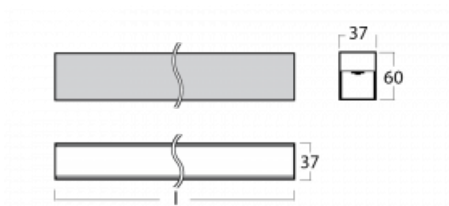

Luminaire

Lina35-S

35S-200K-25GGE/840, B

The linear system luminaires of the Lina35-S family provide one of the thinnest profiles in our product range. The luminaires with direct distribution of light are available in the pendant, surface, and recessed versions for ceiling installations and can also be mounted on the wall. In any case, you can line the luminaires up in a row thus creating the ideal length to meet your needs. Thanks to the option to extend and retract the opal diffuser, you can find the ideal combination of lights for a specific interior according to your needs. Thanks to this variability, Lina35-S can be used in virtually any area, but especially in the social, public and commercial ones. Luminaires with an extended diffuser diffuse their light into a significantly larger area thus helping to soften the entire interior.

Technical drawing

Type of installation	Surface, Suspended
Light distribution	Direct
Luminaire shape	Linear
Colour of the luminaires	Black
Material	Aluminium
Lifetime	L90/B50 50 000 hours
Warranty	60 months
Description of luminaires	Luminaire surface/suspended
Dimensions	1403 mm × 37 mm × 60 mm
Weight	2.3 kg
Light source	LED MODUL
Type of optical system	Opal diffuser
Luminous flux	2490 lm ± 10 %
Colour Temperature	4000 K cool white
Luminous efficacy	90 lm/W
MacAdam Light source	2
Colour rendering index	80
UGR max. X=4H Y=8H, $\rho=70,50,20$	26.4