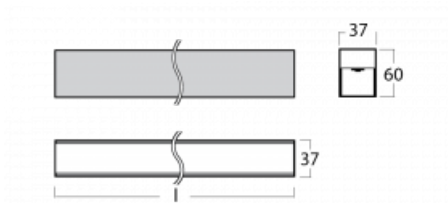

Luminaire

Lina35-S

35S-200K-25GGE/830, S

The linear system luminaires of the Lina35-S family provide one of the thinnest profiles in our product range. The luminaires with direct distribution of light are available in the pendant, surface, and recessed versions for ceiling installations and can also be mounted on the wall. In any case, you can line the luminaires up in a row thus creating the ideal length to meet your needs. Thanks to the option to extend and retract the opal diffuser, you can find the ideal combination of lights for a specific interior according to your needs. Thanks to this variability, Lina35-S can be used in virtually any area, but especially in the social, public and commercial ones. Luminaires with an extended diffuser diffuse their light into a significantly larger area thus helping to soften the entire interior.

Technical drawing

Type of installation	Surface, Suspended
Light distribution	Direct
Luminaire shape	Linear
Colour of the luminaires	Silver
Material	Aluminium
Lifetime	L90/B50 50 000 hours
Warranty	5 years
Description of luminaires	Luminaire surface/suspended
Dimensions	1403 mm × 37 mm × 60 mm
Weight	2.6 kg
Light source	LED MODUL
Type of optical system	Opal diffuser
Luminous flux*	2360 lm
Colour Temperature	3000 K warm white
Luminous efficacy	86 lm/W
MacAdam Light source	2
Colour rendering index	80
UGR max. X=4H Y=8H, $\rho=70,50,20$	26.2