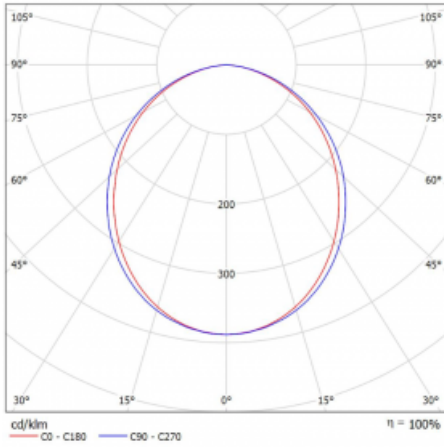

Luminaire

Lina35-S

35S-200K-25GEE/840, B

The linear system luminaires of the Lina35-S family provide one of the thinnest profiles in our product range. The luminaires with direct distribution of light are available in the pendant, surface, and recessed versions for ceiling installations and can also be mounted on the wall. In any case, you can line the luminaires up in a row thus creating the ideal length to meet your needs. Thanks to the option to extend and retract the opal diffuser, you can find the ideal combination of lights for a specific interior according to your needs. Thanks to this variability, Lina35-S can be used in virtually any area, but especially in the social, public and commercial ones. Luminaires with an extended diffuser diffuse their light into a significantly larger area thus helping to soften the entire interior.

Technical drawing

| | |
|--|-----------------------------|
| Type of installation | Surface, Suspended |
| Light distribution | Direct |
| Luminaire shape | Linear |
| Colour of the luminaires | Black |
| Material | Aluminium |
| Lifetime | L90/B50 50 000 hours |
| Warranty | 60 months |
| Description of luminaires | Luminaire surface/suspended |
| Dimensions | 1403 mm × 37 mm × 60 mm |
| Weight | 2.3 kg |
| Light source | LED MODUL |
| Type of optical system | Opal diffuser |
| Luminous flux | 1820 lm ± 10 % |
| Colour Temperature | 4000 K cool white |
| Luminous efficacy | 94 lm/W |
| MacAdam Light source | 2 |
| Colour rendering index | 80 |
| UGR max. X=4H Y=8H, $\rho=70,50,20$ | 25.3 |

Curve

Luminaire power input 19.3 W ± 10 %

Connection of the luminaires Electronic ballast non-dimmable

Electrical voltage 220-240V

Frequency 50/60Hz

⊕ CE IP 20

Downloads

Installation instructions