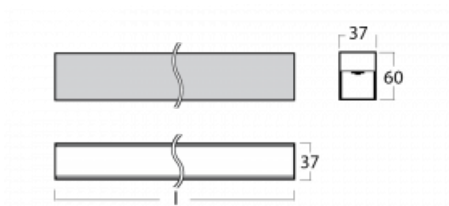

Luminaire

Lina35-S

35S-200K-25GED/840, B

The linear system luminaires of the Lina35-S family provide one of the thinnest profiles in our product range. The luminaires with direct distribution of light are available in the pendant, surface, and recessed versions for ceiling installations and can also be mounted on the wall. In any case, you can line the luminaires up in a row thus creating the ideal length to meet your needs. Thanks to the option to extend and retract the opal diffuser, you can find the ideal combination of lights for a specific interior according to your needs. Thanks to this variability, Lina35-S can be used in virtually any area, but especially in the social, public and commercial ones. Luminaires with an extended diffuser diffuse their light into a significantly larger area thus helping to soften the entire interior.

Technical drawing

Type of installation	Surface, Suspended
Light distribution	Direct
Luminaire shape	Linear
Colour of the luminaires	Black
Material	Aluminium
Lifetime	L90/B50 50 000 hours
Warranty	5 years
Description of luminaires	Luminaire surface/suspended
Dimensions	1403 mm × 37 mm × 60 mm
Weight	2.3 kg
Light source	LED MODUL
Type of optical system	Opal diffuser
Luminous flux*	1820 lm
Colour Temperature	4000 K cool white
Luminous efficacy	94 lm/W
MacAdam Light source	2
Colour rendering index	80
UGR max. X=4H Y=8H, $\rho=70,50,20$	25.3