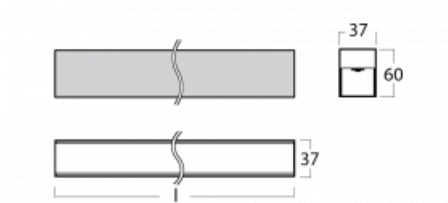

Luminaire

Lina35-S

35S-200K-25GED/830, W

The linear system luminaires of the Lina35-S family provide one of the thinnest profiles in our product range. The luminaires with direct distribution of light are available in the pendant, surface, and recessed versions for ceiling installations and can also be mounted on the wall. In any case, you can line the luminaires up in a row thus creating the ideal length to meet your needs. Thanks to the option to extend and retract the opal diffuser, you can find the ideal combination of lights for a specific interior according to your needs. Thanks to this variability, Lina35-S can be used in virtually any area, but especially in the social, public and commercial ones. Luminaires with an extended diffuser diffuse their light into a significantly larger area thus helping to soften the entire interior.

Technical drawing

Type of installation	Surface, Suspended
Light distribution	Direct
Luminaire shape	Linear
Colour of the luminaires	White
Material	Aluminium
Lifetime	L90/B50 50 000 hours
Warranty	5 years
Description of luminaires	Luminaire surface/suspended
Dimensions	1403 mm × 37 mm × 60 mm
Weight	2.3 kg
Light source	LED MODUL
Type of optical system	Opal diffuser
Luminous flux*	1720 lm
Colour Temperature	3000 K warm white
Luminous efficacy	89 lm/W
MacAdam Light source	2
Colour rendering index	80
UGR max. X=4H Y=8H, $\rho=70,50,20$	25.1