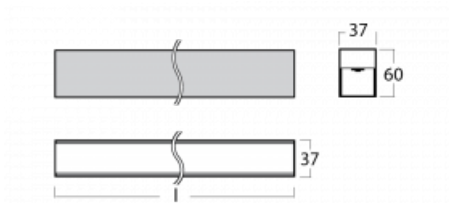

Luminaire

Lina35-S

35S-200K-25GED/830, S

The linear system luminaires of the Lina35-S family provide one of the thinnest profiles in our product range. The luminaires with direct distribution of light are available in the pendant, surface, and recessed versions for ceiling installations and can also be mounted on the wall. In any case, you can line the luminaires up in a row thus creating the ideal length to meet your needs. Thanks to the option to extend and retract the opal diffuser, you can find the ideal combination of lights for a specific interior according to your needs. Thanks to this variability, Lina35-S can be used in virtually any area, but especially in the social, public and commercial ones. Luminaires with an extended diffuser diffuse their light into a significantly larger area thus helping to soften the entire interior.

Technical drawing

Type of installation	Surface, Suspended
Light distribution	Direct
Luminaire shape	Linear
Colour of the luminaires	Silver
Material	Aluminium
Lifetime	L90/B50 50 000 hours
Warranty	5 years
Description of luminaires	Luminaire surface/suspended
Dimensions	1403 mm × 37 mm × 60 mm
Weight	2.3 kg
Light source	LED MODUL
Type of optical system	Opal diffuser
Luminous flux*	1720 lm
Colour Temperature	3000 K warm white
Luminous efficacy	89 lm/W
MacAdam Light source	2
Colour rendering index	80
UGR max. X=4H Y=8H, $\rho=70,50,20$	25.1