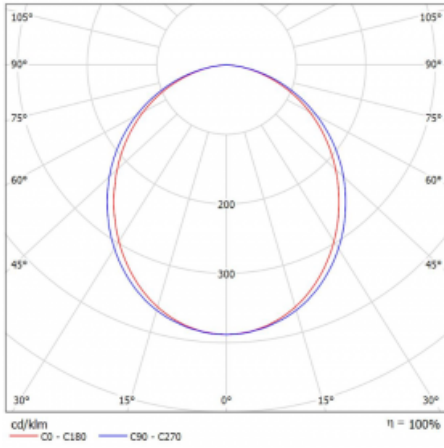

Luminaire

Lina35-S

35S-200K-20GEE/830, B

The linear system luminaires of the Lina35-S family provide one of the thinnest profiles in our product range. The luminaires with direct distribution of light are available in the pendant, surface, and recessed versions for ceiling installations and can also be mounted on the wall. In any case, you can line the luminaires up in a row thus creating the ideal length to meet your needs. Thanks to the option to extend and retract the opal diffuser, you can find the ideal combination of lights for a specific interior according to your needs. Thanks to this variability, Lina35-S can be used in virtually any area, but especially in the social, public and commercial ones. Luminaires with an extended diffuser diffuse their light into a significantly larger area thus helping to soften the entire interior.

Technical drawing

Type of installation	Surface, Suspended
Light distribution	Direct
Luminaire shape	Linear
Colour of the luminaires	Black
Material	Aluminium
Lifetime	L90/B50 50 000 hours
Warranty	5 years
Description of luminaires	Luminaire surface/suspended
Dimensions	1122 mm × 37 mm × 60 mm
Weight	1.9 kg
Light source	LED MODUL
Type of optical system	Opal diffuser
Luminous flux*	1380 lm
Colour Temperature	3000 K warm white
Luminous efficacy	89 lm/W
MacAdam Light source	2
Colour rendering index	80
UGR max. X=4H Y=8H, $\rho=70,50,20$	25.1

Curve

Luminaire power input* 15.5 W

Connection of the luminaires ON/OFF

Electrical voltage 220-240V

Frequency 50/60Hz

⊕ CE IP 20

*±10 %

Downloads