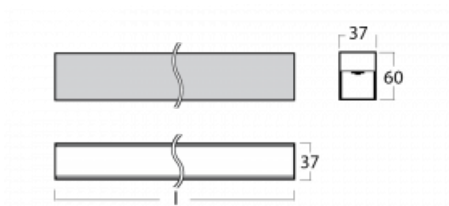

Luminaire

Lina35-S

35S-200K-20GEE/830, B

The linear system luminaires of the Lina35-S family provide one of the thinnest profiles in our product range. The luminaires with direct distribution of light are available in the pendant, surface, and recessed versions for ceiling installations and can also be mounted on the wall. In any case, you can line the luminaires up in a row thus creating the ideal length to meet your needs. Thanks to the option to extend and retract the opal diffuser, you can find the ideal combination of lights for a specific interior according to your needs. Thanks to this variability, Lina35-S can be used in virtually any area, but especially in the social, public and commercial ones. Luminaires with an extended diffuser diffuse their light into a significantly larger area thus helping to soften the entire interior.

Technical drawing

Type of installation	Surface, Suspended
Light distribution	Direct
Luminaire shape	Linear
Colour of the luminaires	Black
Material	Aluminium
Lifetime	L90/B50 50 000 hours
Warranty	5 years
Description of luminaires	Luminaire surface/suspended
Dimensions	1122 mm × 37 mm × 60 mm
Weight	1.9 kg
Light source	LED MODUL
Type of optical system	Opal diffuser
Luminous flux*	1380 lm
Colour Temperature	3000 K warm white
Luminous efficacy	89 lm/W
MacAdam Light source	2
Colour rendering index	80
UGR max. X=4H Y=8H, $\rho=70,50,20$	25.1