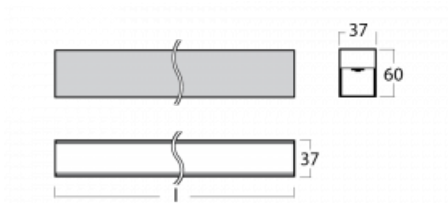

Luminaire

Lina35-S

35S-200K-15GGD/830, W

The linear system luminaires of the Lina35-S family provide one of the thinnest profiles in our product range. The luminaires with direct distribution of light are available in the pendant, surface, and recessed versions for ceiling installations and can also be mounted on the wall. In any case, you can line the luminaires up in a row thus creating the ideal length to meet your needs. Thanks to the option to extend and retract the opal diffuser, you can find the ideal combination of lights for a specific interior according to your needs. Thanks to this variability, Lina35-S can be used in virtually any area, but especially in the social, public and commercial ones. Luminaires with an extended diffuser diffuse their light into a significantly larger area thus helping to soften the entire interior.

Technical drawing

Type of installation	Surface, Suspended
Light distribution	Direct
Luminaire shape	Linear
Colour of the luminaires	White
Material	Aluminium
Lifetime	L90/B50 50 000 hours
Warranty	5 years
Description of luminaires	Luminaire surface/suspended
Dimensions	842 mm × 37 mm × 60 mm
Weight	1.48 kg
Light source	LED MODUL
Type of optical system	Opal diffuser
Luminous flux*	1410 lm
Colour Temperature	3000 K warm white
Luminous efficacy	80 lm/W
MacAdam Light source	2
Colour rendering index	80
UGR max. X=4H Y=8H, $\rho=70,50,20$	26.2