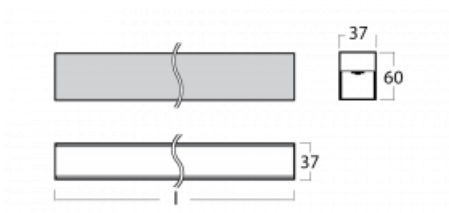

# Lina35-S

35S-200K-15GEE/840, S

The linear system luminaires of the Lina35-S family provide one of the thinnest profiles in our product range. The luminaires with direct distribution of light are available in the pendant, surface, and recessed versions for ceiling installations and can also be mounted on the wall. In any case, you can line the luminaires up in a row thus creating the ideal length to meet your needs. Thanks to the option to extend and retract the opal diffuser, you can find the ideal combination of lights for a specific interior according to your needs. Thanks to this variability, Lina35-S can be used in virtually any area, but especially in the social, public and commercial ones. Luminaires with an extended diffuser diffuse their light into a significantly larger area thus helping to soften the entire interior.

## Technical drawing

Type of installation	Surface, Suspended
Light distribution	Direct
Luminaire shape	Linear
Colour of the luminaires	Silver
Material	Aluminium
Lifetime	L90/B50 50 000 hours
Warranty	60 months
Description of luminaires	Luminaire surface/suspended
Dimensions	842 mm × 37 mm × 60 mm
Light source	LED MODUL
Type of optical system	Opal diffuser
Luminous flux	1090 lm ± 10 %
Colour Temperature	4000 K cool white
Luminous efficacy	94 lm/W
MacAdam Light source	2
Colour rendering index	80
UGR max. X=4H Y=8H, ρ=70,50,20	25.3