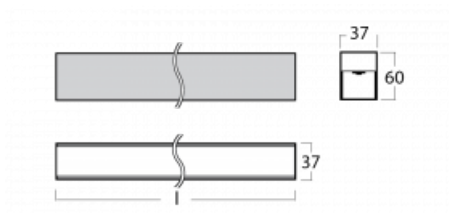

Luminaire

Lina35-S

35S-200K-10GEE/830, S

The linear system luminaires of the Lina35-S family provide one of the thinnest profiles in our product range. The luminaires with direct distribution of light are available in the pendant, surface, and recessed versions for ceiling installations and can also be mounted on the wall. In any case, you can line the luminaires up in a row thus creating the ideal length to meet your needs. Thanks to the option to extend and retract the opal diffuser, you can find the ideal combination of lights for a specific interior according to your needs. Thanks to this variability, Lina35-S can be used in virtually any area, but especially in the social, public and commercial ones. Luminaires with an extended diffuser diffuse their light into a significantly larger area thus helping to soften the entire interior.

Technical drawing

Type of installation	Surface, Suspended
Light distribution	Direct
Luminaire shape	Linear
Colour of the luminaires	Silver
Material	Aluminium
Lifetime	L90/B50 50 000 hours
Warranty	60 months
Description of luminaires	Luminaire surface/suspended
Dimensions	561 mm × 37 mm × 60 mm
Light source	LED MODUL
Type of optical system	Opal diffuser
Luminous flux	690 lm ± 10 %
Colour Temperature	3000 K warm white
Luminous efficacy	90 lm/W
MacAdam Light source	2
Colour rendering index	80
UGR max. X=4H Y=8H, ρ=70,50,20	25.1