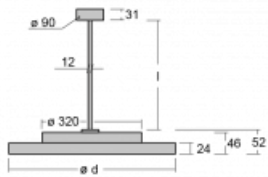

Luminaire

Rundo 24

290-261K-10GID/830, S +
00-00384-1000/RUN, S

Circular luminaires with an aluminium profile come in height 24 mm. Rundo24 luminaires feature an excellent efficacy of up to 145 lm/W, which can give the space lightness and appeal. The luminaires are pendant or flush-mounted, with direct or direct-indirect distribution of light creating an interesting light halo. A circular luminaire with a PMMA opal diffuser or microprismatic optical system is suitable for both commercial spaces and households. A playful and interesting effect can be created by combining different diameters. Luminaires can be equipped with a motion sensor, daylight sensor or Bluetooth technology, which allows easy control of the luminaire from your smart device.

Type of installation	Suspended
Light distribution	Direct-indirect
Luminaire shape	Circular
Colour of the luminaires	Silver
Material	Aluminium
Lifetime	L80/B20 50 000 hours
Warranty	5 years
Description of luminaires	Luminaire suspended
Dimensions	ø 630 mm × 24 mm
Weight	6.8 kg
Light source	LED MODUL
Type of optical system	Opal diffuser
Luminous flux*	7450 lm
Colour Temperature	3000 K warm white
Luminous efficacy	137 lm/W
MacAdam Light source	3
Colour rendering index	80
UGR max. X=4H Y=8H, $\rho=70,50,20$	21.4

Technical drawing

Luminaire power input* 54.2 W

Connection of the luminaires DALI

Electrical voltage 220-240V

Frequency 50/60Hz

⊕ CE IP 40

*±10 %

Curve