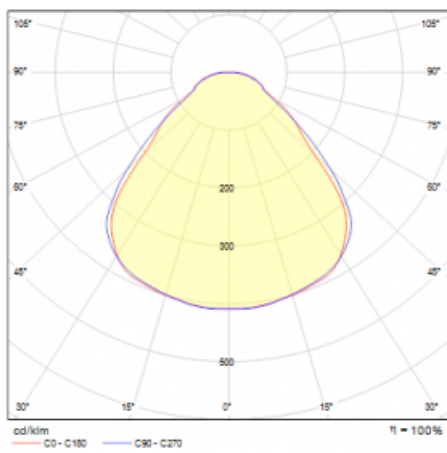

Type of installation	Suspended
Light distribution	Direct-indirect
Luminaire shape	Circular
Colour of the luminaires	Silver
Material	Aluminium
Lifetime	L80/B20 50 000 hours
Warranty	5 years
Description of luminaires	Luminaire suspended
Dimensions	ø 630 mm × 24 mm
Weight	6.8 kg
Light source	LED MODUL
Type of optical system	Opal diffuser
Luminous flux*	7450 lm
Colour Temperature	3000 K warm white
Luminous efficacy	137 lm/W
MacAdam Light source	3
Colour rendering index	80
UGR max. X=4H Y=8H, $\rho=70,50,20$	21.4

Technical drawing

Luminaire power input* 54.2 W

Connection of the luminaires DALI

Electrical voltage 220-240V

Frequency 50/60Hz

⊕ CE IP 40

*±10 %

Curve