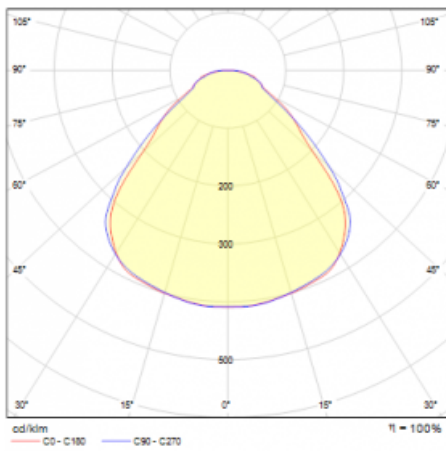

Type of installation	Suspended
Light distribution	Direct-indirect
Luminaire shape	Circular
Colour of the luminaires	White
Material	Aluminium
Lifetime	L80/B20 50 000 hours
Warranty	5 years
Description of luminaires	Luminaire suspended
Dimensions	ø 630 mm × 24 mm
Light source	LED MODUL
Type of optical system	Microprisma
Luminous flux*	7440 lm
Colour Temperature	4000 K cool white
Luminous efficacy	152 lm/W
MacAdam Light source	3
Colour rendering index	80
UGR max. X=4H Y=8H, ρ=70,50,20	18.2

Technical drawing

Luminaire power input* 49.1 W

Connection of the luminaires ON/OFF

Electrical voltage 220-240V

Frequency 50/60Hz

⊕ CE IP 40

*±10 %

Curve