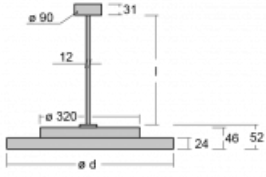

Technical drawing