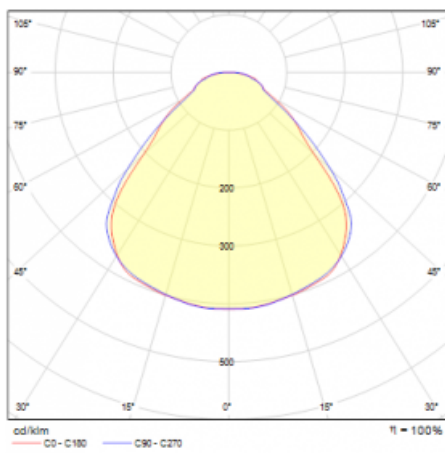

Luminaire

Rundo 24

290-261I-10GHE/840, S +
00-00384-1000/RUN, S

Circular luminaires with an aluminium profile come in height 24 mm. Rundo24 luminaires feature an excellent efficacy of up to 145 lm/W, which can give the space lightness and appeal. The luminaires are pendant or flush-mounted, with direct or direct-indirect distribution of light creating an interesting light halo. A circular luminaire with a PMMA opal diffuser or microprismatic optical system is suitable for both commercial spaces and households. A playful and interesting effect can be created by combining different diameters. Luminaires can be equipped with a motion sensor, daylight sensor or Bluetooth technology, which allows easy control of the luminaire from your smart device.

Type of installation	Suspended
Light distribution	Direct-indirect
Luminaire shape	Circular
Colour of the luminaires	Silver
Material	Aluminium
Lifetime	L80/B20 50 000 hours
Warranty	5 years
Description of luminaires	Luminaire suspended
Dimensions	ø 630 mm × 24 mm
Weight	6.8 kg
Light source	LED MODUL
Type of optical system	Microprisma
Luminous flux*	5250 lm
Colour Temperature	4000 K cool white
Luminous efficacy	155 lm/W
MacAdam Light source	3
Colour rendering index	80
UGR max. X=4H Y=8H, $\rho=70,50,20$	17

Technical drawing

Luminaire power input* 33.9 W

Connection of the luminaires ON/OFF

Electrical voltage 220-240V

Frequency 50/60Hz

⊕ CE IP 40

*±10 %

Curve