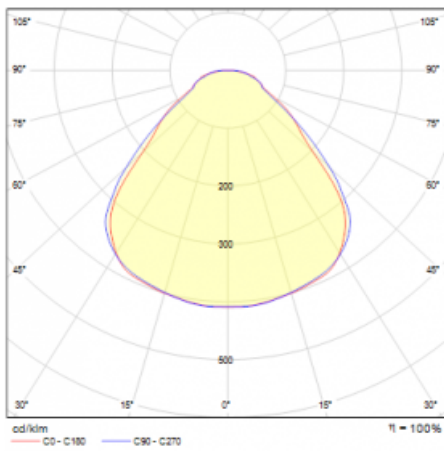

Luminaire

Rundo 24

290-261I-10GHD/840, S +
00-00334, S

Circular luminaires with an aluminium profile come in height 24 mm. Rundo24 luminaires feature an excellent efficacy of up to 145 lm/W, which can give the space lightness and appeal. The luminaires are pendant or flush-mounted, with direct or direct-indirect distribution of light creating an interesting light halo. A circular luminaire with a PMMA opal diffuser or microprismatic optical system is suitable for both commercial spaces and households. A playful and interesting effect can be created by combining different diameters. Luminaires can be equipped with a motion sensor, daylight sensor or Bluetooth technology, which allows easy control of the luminaire from your smart device.

Type of installation	Suspended
Light distribution	Direct-indirect
Luminaire shape	Circular
Colour of the luminaires	Silver
Material	Aluminium
Lifetime	L80/B20 50 000 hours
Warranty	60 months
Description of luminaires	Luminaire suspended
Dimensions	ø 630 mm × 24 mm
Light source	LED MODUL
Type of optical system	Microprisma
Luminous flux	5250 lm ± 10 %
Colour Temperature	4000 K cool white
Luminous efficacy	155 lm/W
MacAdam Light source	3
Colour rendering index	80
UGR max. X=4H Y=8H, ρ=70,50,20	17

Technical drawing

Luminaire power input 33.9 W \pm 10 %

Connection of the luminaires DALI dimmable

Electrical voltage 220-240V

Frequency 50/60Hz

⊕ CE IP 40

Curve

Downloads