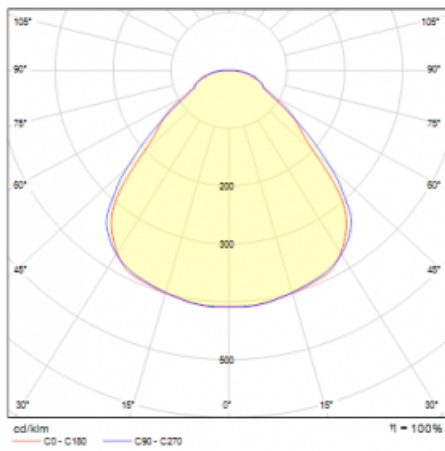

Technical drawing

Luminaire power input* 22.8 W

Connection of the luminaires ON/OFF + 3h emergency

Electrical voltage 220-240V

Frequency 50/60Hz

⊕ CE IP 40

*±10 %

Curve