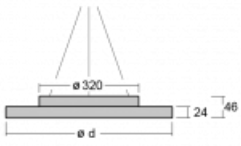

Luminaire

Rundo 24

290-261I-10GGD/830, S +
00-00334, S

Circular luminaires with an aluminium profile come in height 24 mm. Rundo24 luminaires feature an excellent efficacy of up to 145 lm/W, which can give the space lightness and appeal. The luminaires are pendant or flush-mounted, with direct or direct-indirect distribution of light creating an interesting light halo. A circular luminaire with a PMMA opal diffuser or microprismatic optical system is suitable for both commercial spaces and households. A playful and interesting effect can be created by combining different diameters. Luminaires can be equipped with a motion sensor, daylight sensor or Bluetooth technology, which allows easy control of the luminaire from your smart device.

Type of installation	Suspended
Light distribution	Direct-indirect
Luminaire shape	Circular
Colour of the luminaires	Silver
Material	Aluminium
Lifetime	L80/B20 50 000 hours
Warranty	5 years
Description of luminaires	Luminaire suspended
Dimensions	ø 630 mm × 24 mm
Light source	LED MODUL
Type of optical system	Microprisma
Luminous flux*	3460 lm
Colour Temperature	3000 K warm white
Luminous efficacy	152 lm/W
MacAdam Light source	3
Colour rendering index	80
UGR max. X=4H Y=8H, ρ=70,50,20	15.5

Technical drawing

Luminaire power input* 22.8 W

Connection of the luminaires DALI

Electrical voltage 220-240V

Frequency 50/60Hz

⊕ CE IP 40

*±10 %

Curve