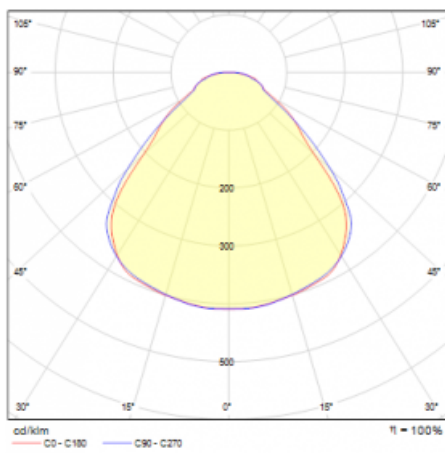

Type of installation	Suspended
Light distribution	Direct-indirect
Luminaire shape	Circular
Colour of the luminaires	Silver
Material	Aluminium
Lifetime	L80/B20 50 000 hours
Warranty	5 years
Description of luminaires	Luminaire suspended
Dimensions	ø 630 mm × 24 mm
Light source	LED MODUL
Type of optical system	Microprisma
Luminous flux*	2570 lm
Colour Temperature	3000 K warm white
Luminous efficacy	151 lm/W
MacAdam Light source	3
Colour rendering index	80
UGR max. X=4H Y=8H, ρ=70,50,20	14.5

## Curve