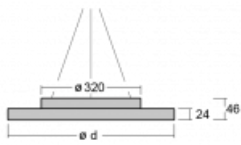

Technical drawing