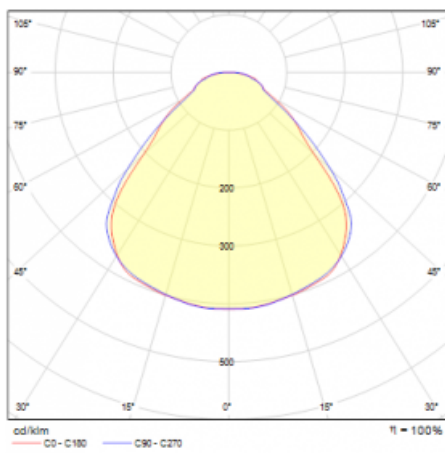

Luminaire

Rundo 24

290-261I-10GEE/830, B +
00-00334, B

Circular luminaires with an aluminium profile come in height 24 mm. Rundo24 luminaires feature an excellent efficacy of up to 145 lm/W, which can give the space lightness and appeal. The luminaires are pendant or flush-mounted, with direct or direct-indirect distribution of light creating an interesting light halo. A circular luminaire with a PMMA opal diffuser or microprismatic optical system is suitable for both commercial spaces and households. A playful and interesting effect can be created by combining different diameters. Luminaires can be equipped with a motion sensor, daylight sensor or Bluetooth technology, which allows easy control of the luminaire from your smart device.

Type of installation	Suspended
Light distribution	Direct-indirect
Luminaire shape	Circular
Colour of the luminaires	Black
Material	Aluminium
Lifetime	L80/B20 50 000 hours
Warranty	5 years
Description of luminaires	Luminaire suspended
Dimensions	ø 630 mm × 24 mm
Light source	LED MODUL
Type of optical system	Microprisma
Luminous flux*	2570 lm
Colour Temperature	3000 K warm white
Luminous efficacy	151 lm/W
MacAdam Light source	3
Colour rendering index	80
UGR max. X=4H Y=8H, ρ=70,50,20	14.5

Technical drawing

Luminaire power input* 17 W

Connection of the luminaires ON/OFF

Electrical voltage 220-240V

Frequency 50/60Hz

⊕ CE IP 40

*±10 %

Curve