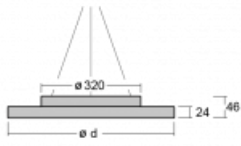

Luminaire

Rundo 24

290-261I-10GED/830, B +
00-00334, B

Circular luminaires with an aluminium profile come in height 24 mm. Rundo24 luminaires feature an excellent efficacy of up to 145 lm/W, which can give the space lightness and appeal. The luminaires are pendant or flush-mounted, with direct or direct-indirect distribution of light creating an interesting light halo. A circular luminaire with a PMMA opal diffuser or microprismatic optical system is suitable for both commercial spaces and households. A playful and interesting effect can be created by combining different diameters. Luminaires can be equipped with a motion sensor, daylight sensor or Bluetooth technology, which allows easy control of the luminaire from your smart device.

Type of installation	Suspended
Light distribution	Direct-indirect
Luminaire shape	Circular
Colour of the luminaires	Black
Material	Aluminium
Lifetime	L80/B20 50 000 hours
Warranty	5 years
Description of luminaires	Luminaire suspended
Dimensions	ø 630 mm × 24 mm
Weight	6.6 kg
Light source	LED MODUL
Type of optical system	Microprisma
Luminous flux*	2570 lm
Colour Temperature	3000 K warm white
Luminous efficacy	151 lm/W
MacAdam Light source	3
Colour rendering index	80
UGR max. X=4H Y=8H, $\rho=70,50,20$	14.5

Technical drawing

Luminaire power input* 17 W

Connection of the luminaires DALI

Electrical voltage 220-240V

Frequency 50/60Hz

⊕ CE IP 40

*±10 %

Curve