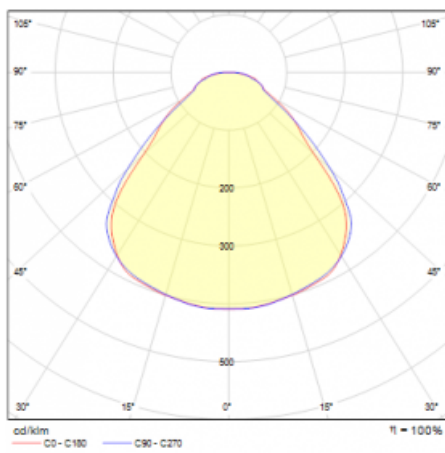

Luminaire

Rundo 24

290-261I-10GED/830, B +
00-00334, B

Circular luminaires with an aluminium profile come in height 24 mm. Rundo24 luminaires feature an excellent efficacy of up to 145 lm/W, which can give the space lightness and appeal. The luminaires are pendant or flush-mounted, with direct or direct-indirect distribution of light creating an interesting light halo. A circular luminaire with a PMMA opal diffuser or microprismatic optical system is suitable for both commercial spaces and households. A playful and interesting effect can be created by combining different diameters. Luminaires can be equipped with a motion sensor, daylight sensor or Bluetooth technology, which allows easy control of the luminaire from your smart device.

Type of installation	Suspended
Light distribution	Direct-indirect
Luminaire shape	Circular
Colour of the luminaires	Black
Material	Aluminium
Lifetime	L80/B20 50 000 hours
Warranty	5 years
Description of luminaires	Luminaire suspended
Dimensions	ø 630 mm × 24 mm
Weight	6.6 kg
Light source	LED MODUL
Type of optical system	Microprisma
Luminous flux*	2570 lm
Colour Temperature	3000 K warm white
Luminous efficacy	151 lm/W
MacAdam Light source	3
Colour rendering index	80
UGR max. X=4H Y=8H, $\rho=70,50,20$	14.5

Technical drawing

Luminaire power input* 17 W

Connection of the luminaires DALI

Electrical voltage 220-240V

Frequency 50/60Hz

⊕ CE IP 40

*±10 %

Curve