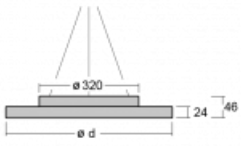

Luminaire

Rundo 24

290-260I-10GID/840, B +
00-00334, B

Circular luminaires with an aluminium profile come in height 24 mm. Rundo24 luminaires feature an excellent efficacy of up to 145 lm/W, which can give the space lightness and appeal. The luminaires are pendant or flush-mounted, with direct or direct-indirect distribution of light creating an interesting light halo. A circular luminaire with a PMMA opal diffuser or microprismatic optical system is suitable for both commercial spaces and households. A playful and interesting effect can be created by combining different diameters. Luminaires can be equipped with a motion sensor, daylight sensor or Bluetooth technology, which allows easy control of the luminaire from your smart device.

Type of installation	Suspended
Light distribution	Direct
Luminaire shape	Circular
Colour of the luminaires	Black
Material	Aluminium
Lifetime	L80/B20 50 000 hours
Warranty	5 years
Description of luminaires	Luminaire suspended
Dimensions	ø 630 mm × 24 mm
Weight	6.7 kg
Light source	LED MODUL
Type of optical system	Microprisma
Luminous flux*	5600 lm
Colour Temperature	4000 K cool white
Luminous efficacy	148 lm/W
MacAdam Light source	3
Colour rendering index	80
UGR max. X=4H Y=8H, $\rho=70,50,20$	20.3

Technical drawing

Luminaire power input* 37.9 W

Connection of the luminaires DALI

Electrical voltage 220-240V

Frequency 50/60Hz

⊕ CE IP 40

*±10 %

Curve