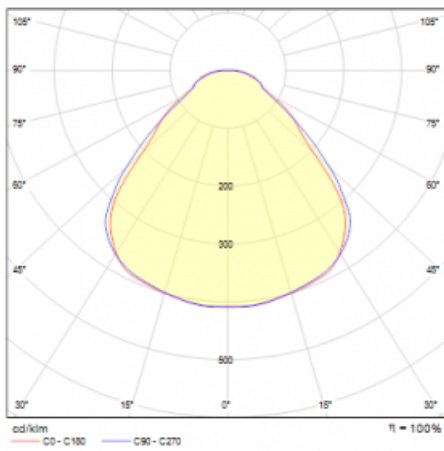

Luminaire

Rundo 24

290-260I-10GID/840, B +
00-00334, B

Circular luminaires with an aluminium profile come in height 24 mm. Rundo24 luminaires feature an excellent efficacy of up to 145 lm/W, which can give the space lightness and appeal. The luminaires are pendant or flush-mounted, with direct or direct-indirect distribution of light creating an interesting light halo. A circular luminaire with a PMMA opal diffuser or microprismatic optical system is suitable for both commercial spaces and households. A playful and interesting effect can be created by combining different diameters. Luminaires can be equipped with a motion sensor, daylight sensor or Bluetooth technology, which allows easy control of the luminaire from your smart device.

Type of installation	Suspended
Light distribution	Direct
Luminaire shape	Circular
Colour of the luminaires	Black
Material	Aluminium
Lifetime	L80/B20 50 000 hours
Warranty	5 years
Description of luminaires	Luminaire suspended
Dimensions	ø 630 mm × 24 mm
Weight	6.7 kg
Light source	LED MODUL
Type of optical system	Microprisma
Luminous flux*	5600 lm
Colour Temperature	4000 K cool white
Luminous efficacy	148 lm/W
MacAdam Light source	3
Colour rendering index	80
UGR max. X=4H Y=8H, $\rho=70,50,20$	20.3

Technical drawing

Luminaire power input* 37.9 W

Connection of the luminaires DALI

Electrical voltage 220-240V

Frequency 50/60Hz

⊕ CE IP 40

*±10 %

Curve