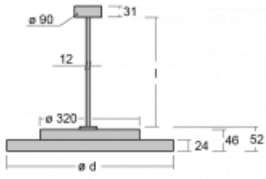

Luminaire

Rundo 24

290-260I-10GHE/830, B +
00-00384-1000/RUN, B

Circular luminaires with an aluminium profile come in height 24 mm. Rundo24 luminaires feature an excellent efficacy of up to 145 lm/W, which can give the space lightness and appeal. The luminaires are pendant or flush-mounted, with direct or direct-indirect distribution of light creating an interesting light halo. A circular luminaire with a PMMA opal diffuser or microprismatic optical system is suitable for both commercial spaces and households. A playful and interesting effect can be created by combining different diameters. Luminaires can be equipped with a motion sensor, daylight sensor or Bluetooth technology, which allows easy control of the luminaire from your smart device.

Type of installation	Suspended
Light distribution	Direct
Luminaire shape	Circular
Colour of the luminaires	Black
Material	Aluminium
Lifetime	L80/B20 50 000 hours
Warranty	5 years
Description of luminaires	Luminaire suspended
Dimensions	ø 630 mm × 24 mm
Light source	LED MODUL
Type of optical system	Microprisma
Luminous flux*	3810 lm
Colour Temperature	3000 K warm white
Luminous efficacy	144 lm/W
MacAdam Light source	3
Colour rendering index	80
UGR max. X=4H Y=8H, ρ=70,50,20	18.9

Technical drawing

Luminaire power input* 26.4 W

Connection of the luminaires ON/OFF

Electrical voltage 220-240V

Frequency 50/60Hz

⊕ CE IP 40

*±10 %

Curve