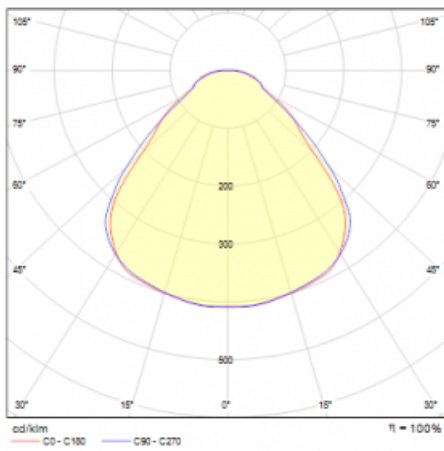

Type of installation	Suspended
Light distribution	Direct
Luminaire shape	Circular
Colour of the luminaires	Black
Material	Aluminium
Lifetime	L80/B20 50 000 hours
Warranty	5 years
Description of luminaires	Luminaire suspended
Dimensions	ø 630 mm × 24 mm
Light source	LED MODUL
Type of optical system	Microprisma
Luminous flux*	3810 lm
Colour Temperature	3000 K warm white
Luminous efficacy	144 lm/W
MacAdam Light source	3
Colour rendering index	80
UGR max. X=4H Y=8H, ρ=70,50,20	18.9

Technical drawing

Luminaire power input* 26.4 W

Connection of the luminaires ON/OFF

Electrical voltage 220-240V

Frequency 50/60Hz

⊕ CE IP 40

*±10 %

Curve