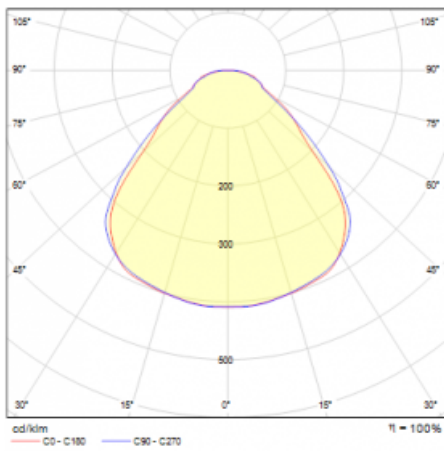

Luminaire

Rundo 24

290-260I-10GGE/830, S +
00-00334, S

Circular luminaires with an aluminium profile come in height 24 mm. Rundo24 luminaires feature an excellent efficacy of up to 145 lm/W, which can give the space lightness and appeal. The luminaires are pendant or flush-mounted, with direct or direct-indirect distribution of light creating an interesting light halo. A circular luminaire with a PMMA opal diffuser or microprismatic optical system is suitable for both commercial spaces and households. A playful and interesting effect can be created by combining different diameters. Luminaires can be equipped with a motion sensor, daylight sensor or Bluetooth technology, which allows easy control of the luminaire from your smart device.

Type of installation	Suspended
Light distribution	Direct
Luminaire shape	Circular
Colour of the luminaires	Silver
Material	Aluminium
Lifetime	L80/B20 50 000 hours
Warranty	60 months
Description of luminaires	Luminaire suspended
Dimensions	ø 630 mm × 24 mm
Light source	LED MODUL
Type of optical system	Microprisma
Luminous flux	3140 lm ± 10 %
Colour Temperature	3000 K warm white
Luminous efficacy	145 lm/W
MacAdam Light source	3
Colour rendering index	80
UGR max. X=4H Y=8H, ρ=70,50,20	18.3

Technical drawing

Luminaire power input 21.6 W \pm 10 %

Connection of the luminaires Electronic ballast non-dimmable

Electrical voltage 220-240V

Frequency 50/60Hz

⊕ CE IP 40

Curve

Downloads