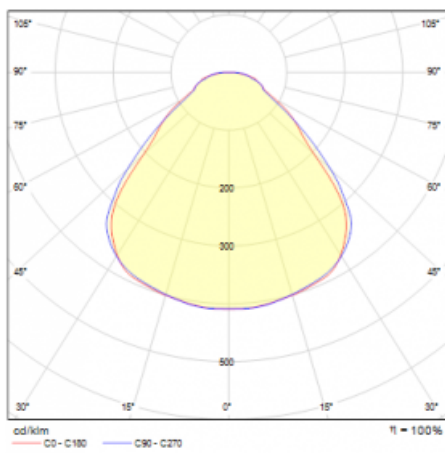

Luminaire

Rundo 24

290-260I-10GEE/830, S +
00-00384-1000/RUN, S

Circular luminaires with an aluminium profile come in height 24 mm. Rundo24 luminaires feature an excellent efficacy of up to 145 lm/W, which can give the space lightness and appeal. The luminaires are pendant or flush-mounted, with direct or direct-indirect distribution of light creating an interesting light halo. A circular luminaire with a PMMA opal diffuser or microprismatic optical system is suitable for both commercial spaces and households. A playful and interesting effect can be created by combining different diameters. Luminaires can be equipped with a motion sensor, daylight sensor or Bluetooth technology, which allows easy control of the luminaire from your smart device.

Type of installation	Suspended
Light distribution	Direct
Luminaire shape	Circular
Colour of the luminaires	Silver
Material	Aluminium
Lifetime	L80/B20 50 000 hours
Warranty	5 years
Description of luminaires	Luminaire suspended
Dimensions	ø 630 mm × 24 mm
Light source	LED MODUL
Type of optical system	Microprisma
Luminous flux*	2050 lm
Colour Temperature	3000 K warm white
Luminous efficacy	144 lm/W
MacAdam Light source	3
Colour rendering index	80
UGR max. X=4H Y=8H, ρ=70,50,20	16.8

Technical drawing

Luminaire power input* 14.2 W

Connection of the luminaires ON/OFF

Electrical voltage 220-240V

Frequency 50/60Hz

⊕ CE IP 40

*±10 %

Curve