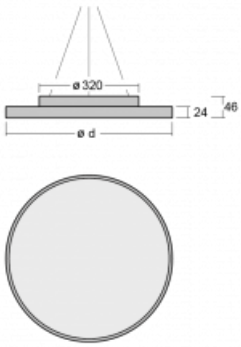

Luminaire

Rundo 24

290-260I-10GED/830, S +
00-00334, S

Circular luminaires with an aluminium profile come in height 24 mm. Rundo24 luminaires feature an excellent efficacy of up to 145 lm/W, which can give the space lightness and appeal. The luminaires are pendant or flush-mounted, with direct or direct-indirect distribution of light creating an interesting light halo. A circular luminaire with a PMMA opal diffuser or microprismatic optical system is suitable for both commercial spaces and households. A playful and interesting effect can be created by combining different diameters. Luminaires can be equipped with a motion sensor, daylight sensor or Bluetooth technology, which allows easy control of the luminaire from your smart device.

Type of installation	Suspended
Light distribution	Direct
Luminaire shape	Circular
Colour of the luminaires	Silver
Material	Aluminium
Lifetime	L80/B20 50 000 hours
Warranty	60 months
Description of luminaires	Luminaire suspended
Dimensions	ø 630 mm × 24 mm
Light source	LED MODUL
Type of optical system	Microprisma
Luminous flux	2050 lm ± 10 %
Colour Temperature	3000 K warm white
Luminous efficacy	144 lm/W
MacAdam Light source	3
Colour rendering index	80
UGR max. X=4H Y=8H, ρ=70,50,20	16.8

Technical drawing

Luminaire power input 14.2 W \pm 10 %

Connection of the luminaires DALI dimmable

Electrical voltage 220-240V

Frequency 50/60Hz

⊕ CE IP 40

Curve

Downloads