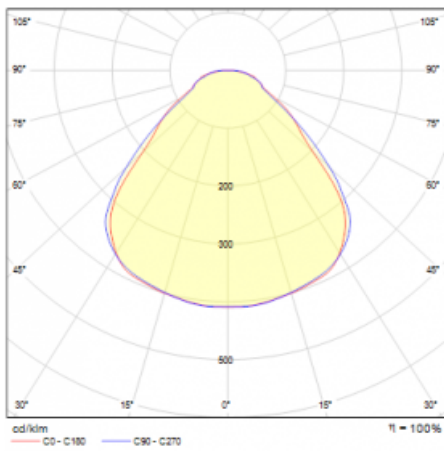

Luminaire

Rundo 24

290-260I-10GED/830, S +
00-00334, S

Circular luminaires with an aluminium profile come in height 24 mm. Rundo24 luminaires feature an excellent efficacy of up to 145 lm/W, which can give the space lightness and appeal. The luminaires are pendant or flush-mounted, with direct or direct-indirect distribution of light creating an interesting light halo. A circular luminaire with a PMMA opal diffuser or microprismatic optical system is suitable for both commercial spaces and households. A playful and interesting effect can be created by combining different diameters. Luminaires can be equipped with a motion sensor, daylight sensor or Bluetooth technology, which allows easy control of the luminaire from your smart device.

Type of installation	Suspended
Light distribution	Direct
Luminaire shape	Circular
Colour of the luminaires	Silver
Material	Aluminium
Lifetime	L80/B20 50 000 hours
Warranty	60 months
Description of luminaires	Luminaire suspended
Dimensions	ø 630 mm × 24 mm
Light source	LED MODUL
Type of optical system	Microprisma
Luminous flux	2050 lm ± 10 %
Colour Temperature	3000 K warm white
Luminous efficacy	144 lm/W
MacAdam Light source	3
Colour rendering index	80
UGR max. X=4H Y=8H, ρ=70,50,20	16.8

Technical drawing

Luminaire power input 14.2 W \pm 10 %

Connection of the luminaires DALI dimmable

Electrical voltage 220-240V

Frequency 50/60Hz

⊕ CE IP 40

Curve

Downloads