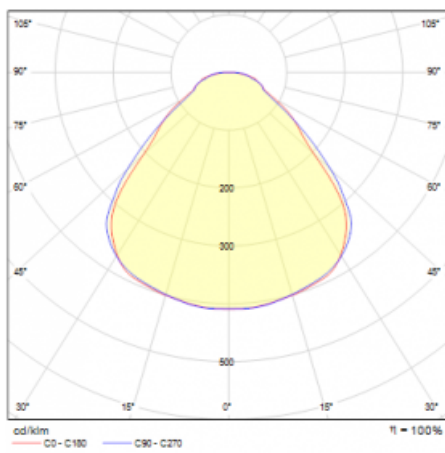

Luminaire

Rundo 24

290-241I-10GHE/840, B +
00-00384-1000/RUN, B

Circular luminaires with an aluminium profile come in height 24 mm. Rundo24 luminaires feature an excellent efficacy of up to 145 lm/W, which can give the space lightness and appeal. The luminaires are pendant or flush-mounted, with direct or direct-indirect distribution of light creating an interesting light halo. A circular luminaire with a PMMA opal diffuser or microprismatic optical system is suitable for both commercial spaces and households. A playful and interesting effect can be created by combining different diameters. Luminaires can be equipped with a motion sensor, daylight sensor or Bluetooth technology, which allows easy control of the luminaire from your smart device.

Type of installation	Suspended
Light distribution	Direct-indirect
Luminaire shape	Circular
Colour of the luminaires	Black
Material	Aluminium
Lifetime	L80/B20 50 000 hours
Warranty	5 years
Description of luminaires	Luminaire suspended
Dimensions	ø 410 mm × 24 mm
Light source	LED MODUL
Type of optical system	Microprisma
Luminous flux*	5140 lm
Colour Temperature	4000 K cool white
Luminous efficacy	146 lm/W
MacAdam Light source	3
Colour rendering index	80
UGR max. X=4H Y=8H, ρ=70,50,20	19.5

Technical drawing

Luminaire power input* 35.2 W

Connection of the luminaires ON/OFF

Electrical voltage 220-240V

Frequency 50/60Hz

⊕ CE IP 40

*±10 %

Curve