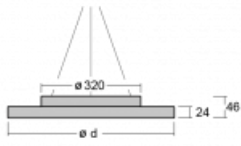

Luminaire

Rundo 24

290-241I-10GHE/830, W +
00-00334, W

Circular luminaires with an aluminium profile come in height 24 mm. Rundo24 luminaires feature an excellent efficacy of up to 145 lm/W, which can give the space lightness and appeal. The luminaires are pendant or flush-mounted, with direct or direct-indirect distribution of light creating an interesting light halo. A circular luminaire with a PMMA opal diffuser or microprismatic optical system is suitable for both commercial spaces and households. A playful and interesting effect can be created by combining different diameters. Luminaires can be equipped with a motion sensor, daylight sensor or Bluetooth technology, which allows easy control of the luminaire from your smart device.

Type of installation	Suspended
Light distribution	Direct-indirect
Luminaire shape	Circular
Colour of the luminaires	White
Material	Aluminium
Lifetime	L80/B20 50 000 hours
Warranty	5 years
Description of luminaires	Luminaire suspended
Dimensions	ø 410 mm × 24 mm
Weight	3.3 kg
Light source	LED MODUL
Type of optical system	Microprisma
Luminous flux*	5100 lm
Colour Temperature	3000 K warm white
Luminous efficacy	140 lm/W
MacAdam Light source	3
Colour rendering index	80
UGR max. X=4H Y=8H, $\rho=70,50,20$	19.5

Technical drawing

Luminaire power input* 36.5 W

Connection of the luminaires ON/OFF

Electrical voltage 220-240V

Frequency 50/60Hz

⊕ CE IP 40

* $\pm 10\%$

Curve