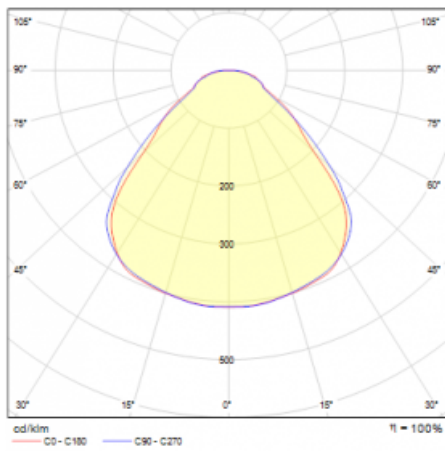

Luminaire

Rundo 24

290-241I-10GHE/830, W +
00-00334, W

Circular luminaires with an aluminium profile come in height 24 mm. Rundo24 luminaires feature an excellent efficacy of up to 145 lm/W, which can give the space lightness and appeal. The luminaires are pendant or flush-mounted, with direct or direct-indirect distribution of light creating an interesting light halo. A circular luminaire with a PMMA opal diffuser or microprismatic optical system is suitable for both commercial spaces and households. A playful and interesting effect can be created by combining different diameters. Luminaires can be equipped with a motion sensor, daylight sensor or Bluetooth technology, which allows easy control of the luminaire from your smart device.

Type of installation	Suspended
Light distribution	Direct-indirect
Luminaire shape	Circular
Colour of the luminaires	White
Material	Aluminium
Lifetime	L80/B20 50 000 hours
Warranty	5 years
Description of luminaires	Luminaire suspended
Dimensions	ø 410 mm × 24 mm
Weight	3.3 kg
Light source	LED MODUL
Type of optical system	Microprisma
Luminous flux*	5100 lm
Colour Temperature	3000 K warm white
Luminous efficacy	140 lm/W
MacAdam Light source	3
Colour rendering index	80
UGR max. X=4H Y=8H, $\rho=70,50,20$	19.5

Technical drawing

Luminaire power input* 36.5 W

Connection of the luminaires ON/OFF

Electrical voltage 220-240V

Frequency 50/60Hz

⊕ CE IP 40

* $\pm 10\%$

Curve