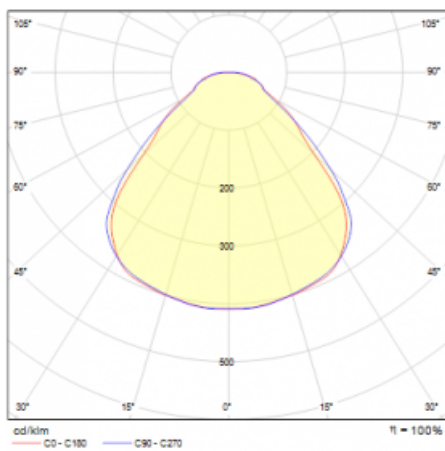

Luminaire

Rundo 24

290-241I-10GGE/840, S +
00-00334, S

Circular luminaires with an aluminium profile come in height 24 mm. Rundo24 luminaires feature an excellent efficacy of up to 145 lm/W, which can give the space lightness and appeal. The luminaires are pendant or flush-mounted, with direct or direct-indirect distribution of light creating an interesting light halo. A circular luminaire with a PMMA opal diffuser or microprismatic optical system is suitable for both commercial spaces and households. A playful and interesting effect can be created by combining different diameters. Luminaires can be equipped with a motion sensor, daylight sensor or Bluetooth technology, which allows easy control of the luminaire from your smart device.

Type of installation	Suspended
Light distribution	Direct-indirect
Luminaire shape	Circular
Colour of the luminaires	Silver
Material	Aluminium
Lifetime	L80/B20 50 000 hours
Warranty	5 years
Description of luminaires	Luminaire suspended
Dimensions	ø 410 mm × 24 mm
Weight	3.2 kg
Light source	LED MODUL
Type of optical system	Microprisma
Luminous flux*	3060 lm
Colour Temperature	4000 K cool white
Luminous efficacy	147 lm/W
MacAdam Light source	3
Colour rendering index	80
UGR max. X=4H Y=8H, $\rho=70,50,20$	17.7

Technical drawing

Luminaire power input* 20.8 W

Connection of the luminaires ON/OFF

Electrical voltage 220-240V

Frequency 50/60Hz

⊕ CE IP 40

*±10 %

Curve