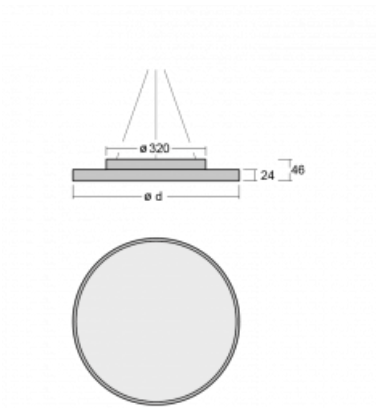

Technical drawing