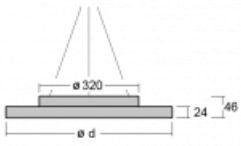

Luminaire

Rundo 24

290-241I-10GGD/830, S +
00-00334, S

Circular luminaires with an aluminium profile come in height 24 mm. Rundo24 luminaires feature an excellent efficacy of up to 145 lm/W, which can give the space lightness and appeal. The luminaires are pendant or flush-mounted, with direct or direct-indirect distribution of light creating an interesting light halo. A circular luminaire with a PMMA opal diffuser or microprismatic optical system is suitable for both commercial spaces and households. A playful and interesting effect can be created by combining different diameters. Luminaires can be equipped with a motion sensor, daylight sensor or Bluetooth technology, which allows easy control of the luminaire from your smart device.

Type of installation	Suspended
Light distribution	Direct-indirect
Luminaire shape	Circular
Colour of the luminaires	Silver
Material	Aluminium
Lifetime	L80/B20 50 000 hours
Warranty	5 years
Description of luminaires	Luminaire suspended
Dimensions	ø 410 mm × 24 mm
Weight	3.4 kg
Light source	LED MODUL
Type of optical system	Microprisma
Luminous flux*	3110 lm
Colour Temperature	3000 K warm white
Luminous efficacy	141 lm/W
MacAdam Light source	3
Colour rendering index	80
UGR max. X=4H Y=8H, $\rho=70,50,20$	17.7

Technical drawing

Luminaire power input* 22.1 W

Connection of the luminaires DALI

Electrical voltage 220-240V

Frequency 50/60Hz

⊕ CE IP 40

*±10 %

Curve