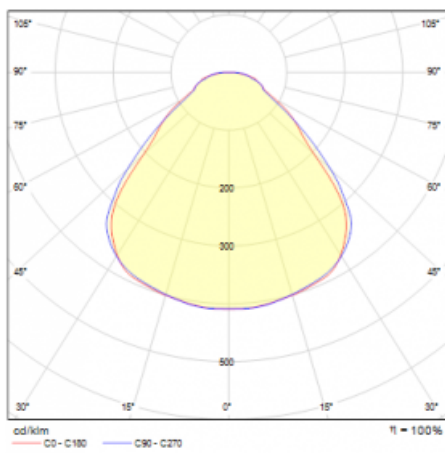

Luminaire

Rundo 24

290-241I-10GEE/830, W +
00-00384-1000/RUN, W

Circular luminaires with an aluminium profile come in height 24 mm. Rundo24 luminaires feature an excellent efficacy of up to 145 lm/W, which can give the space lightness and appeal. The luminaires are pendant or flush-mounted, with direct or direct-indirect distribution of light creating an interesting light halo. A circular luminaire with a PMMA opal diffuser or microprismatic optical system is suitable for both commercial spaces and households. A playful and interesting effect can be created by combining different diameters. Luminaires can be equipped with a motion sensor, daylight sensor or Bluetooth technology, which allows easy control of the luminaire from your smart device.

Type of installation	Suspended
Light distribution	Direct-indirect
Luminaire shape	Circular
Colour of the luminaires	White
Material	Aluminium
Lifetime	L80/B20 50 000 hours
Warranty	5 years
Description of luminaires	Luminaire suspended
Dimensions	ø 410 mm × 24 mm
Light source	LED MODUL
Type of optical system	Microprisma
Luminous flux*	1680 lm
Colour Temperature	3000 K warm white
Luminous efficacy	141 lm/W
MacAdam Light source	3
Colour rendering index	80
UGR max. X=4H Y=8H, ρ=70,50,20	15.6

Technical drawing

Luminaire power input* 11.9 W

Connection of the luminaires ON/OFF

Electrical voltage 220-240V

Frequency 50/60Hz

⊕ CE IP 40

*±10 %

Curve