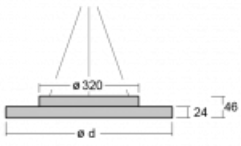

Luminaire

Rundo 24

290-240K-10GHD/840, S +
00-00334, S

Circular luminaires with an aluminium profile come in height 24 mm. Rundo24 luminaires feature an excellent efficacy of up to 145 lm/W, which can give the space lightness and appeal. The luminaires are pendant or flush-mounted, with direct or direct-indirect distribution of light creating an interesting light halo. A circular luminaire with a PMMA opal diffuser or microprismatic optical system is suitable for both commercial spaces and households. A playful and interesting effect can be created by combining different diameters. Luminaires can be equipped with a motion sensor, daylight sensor or Bluetooth technology, which allows easy control of the luminaire from your smart device.

Type of installation	Suspended
Light distribution	Direct
Luminaire shape	Circular
Colour of the luminaires	Silver
Material	Aluminium
Lifetime	L80/B20 50 000 hours
Warranty	5 years
Description of luminaires	Luminaire suspended
Dimensions	ø 410 mm × 24 mm
Light source	LED MODUL
Type of optical system	Opal diffuser
Luminous flux*	4060 lm
Colour Temperature	4000 K cool white
Luminous efficacy	137 lm/W
MacAdam Light source	3
Colour rendering index	80
UGR max. X=4H Y=8H, ρ=70,50,20	25.1

Technical drawing

Luminaire power input* 29.7 W

Connection of the luminaires DALI

Electrical voltage 220-240V

Frequency 50/60Hz

⊕ CE IP 40

*±10 %

Curve