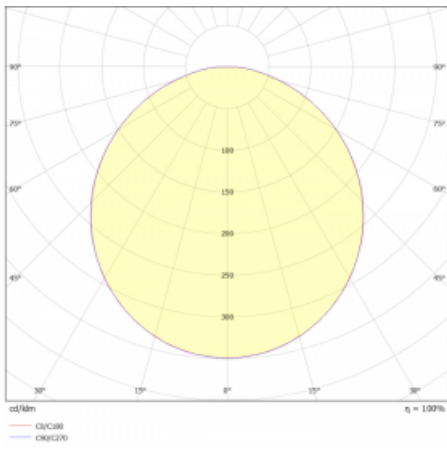

Luminaire

Rundo 24

290-240K-10GHD/840, S +
00-00334, S

Circular luminaires with an aluminium profile come in height 24 mm. Rundo24 luminaires feature an excellent efficacy of up to 145 lm/W, which can give the space lightness and appeal. The luminaires are pendant or flush-mounted, with direct or direct-indirect distribution of light creating an interesting light halo. A circular luminaire with a PMMA opal diffuser or microprismatic optical system is suitable for both commercial spaces and households. A playful and interesting effect can be created by combining different diameters. Luminaires can be equipped with a motion sensor, daylight sensor or Bluetooth technology, which allows easy control of the luminaire from your smart device.

Type of installation	Suspended
Light distribution	Direct
Luminaire shape	Circular
Colour of the luminaires	Silver
Material	Aluminium
Lifetime	L80/B20 50 000 hours
Warranty	5 years
Description of luminaires	Luminaire suspended
Dimensions	ø 410 mm × 24 mm
Light source	LED MODUL
Type of optical system	Opal diffuser
Luminous flux*	4060 lm
Colour Temperature	4000 K cool white
Luminous efficacy	137 lm/W
MacAdam Light source	3
Colour rendering index	80
UGR max. X=4H Y=8H, ρ=70,50,20	25.1

Technical drawing

Luminaire power input* 29.7 W

Connection of the luminaires DALI

Electrical voltage 220-240V

Frequency 50/60Hz

⊕ CE IP 40

*±10 %

Curve