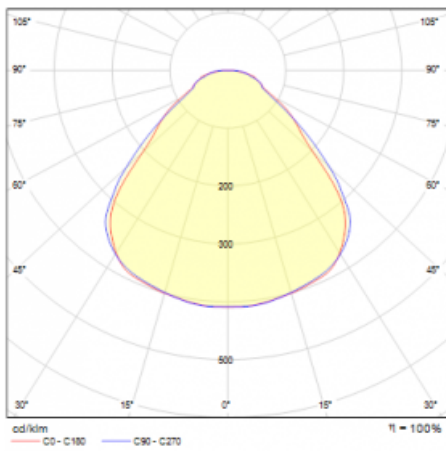

Type of installation	Suspended
Light distribution	Direct
Luminaire shape	Circular
Colour of the luminaires	Silver
Material	Aluminium
Lifetime	L80/B20 50 000 hours
Warranty	5 years
Description of luminaires	Luminaire suspended
Dimensions	ø 410 mm × 24 mm
Weight	3.3 kg
Light source	LED MODUL
Type of optical system	Microprisma
Luminous flux*	4020 lm
Colour Temperature	3000 K warm white
Luminous efficacy	135 lm/W
MacAdam Light source	3
Colour rendering index	80
UGR max. X=4H Y=8H, $\rho=70,50,20$	22.6

Technical drawing

Luminaire power input* 29.7 W

Connection of the luminaires ON/OFF

Electrical voltage 220-240V

Frequency 50/60Hz

⊕ CE IP 40

*±10 %

Curve