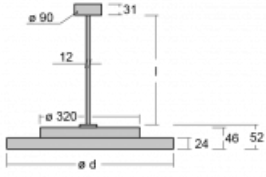

Luminaire

Rundo 24

290-240I-10GGD/840, W +
00-00384-1000/RUN, W

Circular luminaires with an aluminium profile come in height 24 mm. Rundo24 luminaires feature an excellent efficacy of up to 145 lm/W, which can give the space lightness and appeal. The luminaires are pendant or flush-mounted, with direct or direct-indirect distribution of light creating an interesting light halo. A circular luminaire with a PMMA opal diffuser or microprismatic optical system is suitable for both commercial spaces and households. A playful and interesting effect can be created by combining different diameters. Luminaires can be equipped with a motion sensor, daylight sensor or Bluetooth technology, which allows easy control of the luminaire from your smart device.

Type of installation	Suspended
Light distribution	Direct
Luminaire shape	Circular
Colour of the luminaires	White
Material	Aluminium
Lifetime	L80/B20 50 000 hours
Warranty	5 years
Description of luminaires	Luminaire suspended
Dimensions	ø 410 mm × 24 mm
Light source	LED MODUL
Type of optical system	Microprisma
Luminous flux*	2570 lm
Colour Temperature	4000 K cool white
Luminous efficacy	141 lm/W
MacAdam Light source	3
Colour rendering index	80
UGR max. X=4H Y=8H, ρ=70,50,20	21

Technical drawing

Luminaire power input* 18.2 W

Connection of the luminaires DALI

Electrical voltage 220-240V

Frequency 50/60Hz

⊕ CE IP 40

*±10 %

Curve