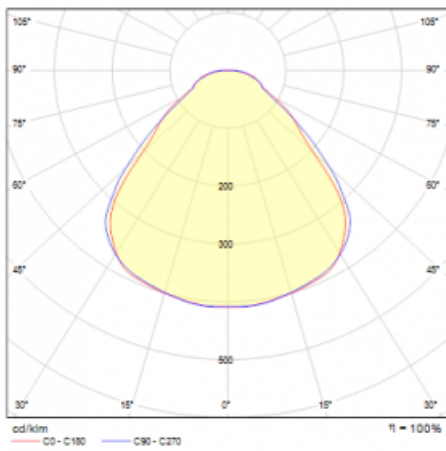

Type of installation	Suspended
Light distribution	Direct
Luminaire shape	Circular
Colour of the luminaires	Black
Material	Aluminium
Lifetime	L80/B20 50 000 hours
Warranty	5 years
Description of luminaires	Luminaire suspended
Dimensions	ø 410 mm × 24 mm
Light source	LED MODUL
Type of optical system	Microprisma
Luminous flux*	2570 lm
Colour Temperature	4000 K cool white
Luminous efficacy	141 lm/W
MacAdam Light source	3
Colour rendering index	80
UGR max. X=4H Y=8H, ρ=70,50,20	21

## Curve