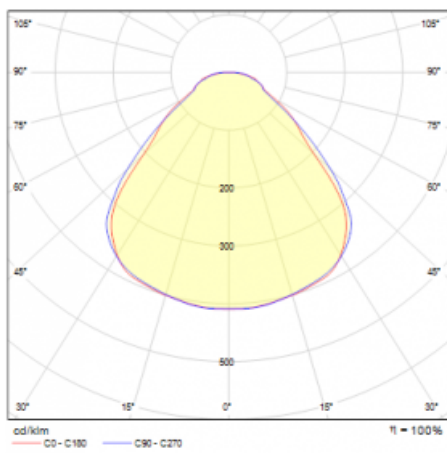

Luminaire

Rundo 24

290-240I-10GEE/840, S +
00-00334, S

Circular luminaires with an aluminium profile come in height 24 mm. Rundo24 luminaires feature an excellent efficacy of up to 145 lm/W, which can give the space lightness and appeal. The luminaires are pendant or flush-mounted, with direct or direct-indirect distribution of light creating an interesting light halo. A circular luminaire with a PMMA opal diffuser or microprismatic optical system is suitable for both commercial spaces and households. A playful and interesting effect can be created by combining different diameters. Luminaires can be equipped with a motion sensor, daylight sensor or Bluetooth technology, which allows easy control of the luminaire from your smart device.

Type of installation	Suspended
Light distribution	Direct
Luminaire shape	Circular
Colour of the luminaires	Silver
Material	Aluminium
Lifetime	L80/B20 50 000 hours
Warranty	5 years
Description of luminaires	Luminaire suspended
Dimensions	ø 410 mm × 24 mm
Light source	LED MODUL
Type of optical system	Microprisma
Luminous flux*	1460 lm
Colour Temperature	4000 K cool white
Luminous efficacy	146 lm/W
MacAdam Light source	3
Colour rendering index	80
UGR max. X=4H Y=8H, ρ=70,50,20	18.9

Technical drawing

Luminaire power input* 10 W

Connection of the luminaires ON/OFF

Electrical voltage 220-240V

Frequency 50/60Hz

⊕ CE IP 40

*±10 %

Curve