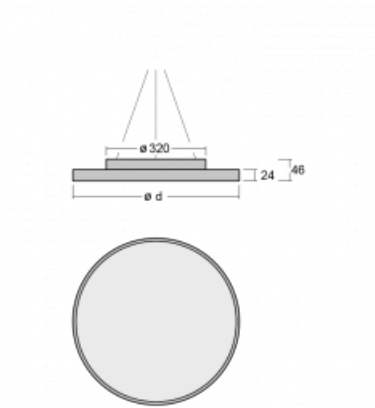

Technical drawing