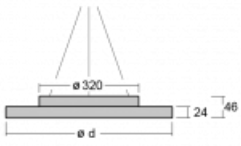

Technical drawing