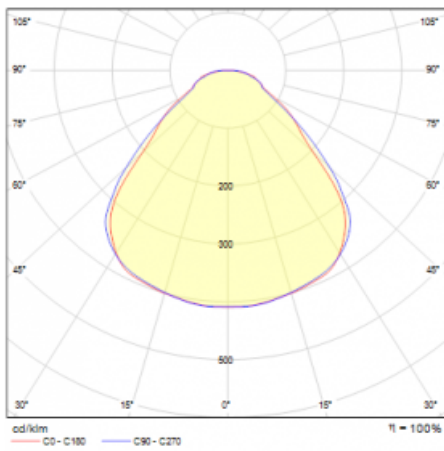

Luminaire

Rundo 24

290-240I-10GEE/840, B +
00-00334, B

Circular luminaires with an aluminium profile come in height 24 mm. Rundo24 luminaires feature an excellent efficacy of up to 145 lm/W, which can give the space lightness and appeal. The luminaires are pendant or flush-mounted, with direct or direct-indirect distribution of light creating an interesting light halo. A circular luminaire with a PMMA opal diffuser or microprismatic optical system is suitable for both commercial spaces and households. A playful and interesting effect can be created by combining different diameters. Luminaires can be equipped with a motion sensor, daylight sensor or Bluetooth technology, which allows easy control of the luminaire from your smart device.

Type of installation	Suspended
Light distribution	Direct
Luminaire shape	Circular
Colour of the luminaires	Black
Material	Aluminium
Lifetime	L80/B20 50 000 hours
Warranty	5 years
Description of luminaires	Luminaire suspended
Dimensions	ø 410 mm × 24 mm
Light source	LED MODUL
Type of optical system	Microprisma
Luminous flux*	1460 lm
Colour Temperature	4000 K cool white
Luminous efficacy	146 lm/W
MacAdam Light source	3
Colour rendering index	80
UGR max. X=4H Y=8H, ρ=70,50,20	18.9

Technical drawing

Luminaire power input*	10 W
Connection of the luminaires	ON/OFF
Electrical voltage	220-240V
Frequency	50/60Hz

⊕ CE IP 40

*±10 %

Curve

Downloads

Installation instructions

Photos