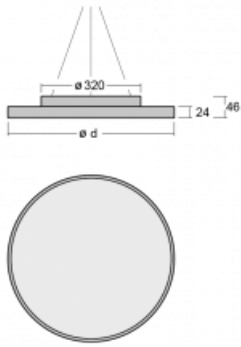

Technical drawing